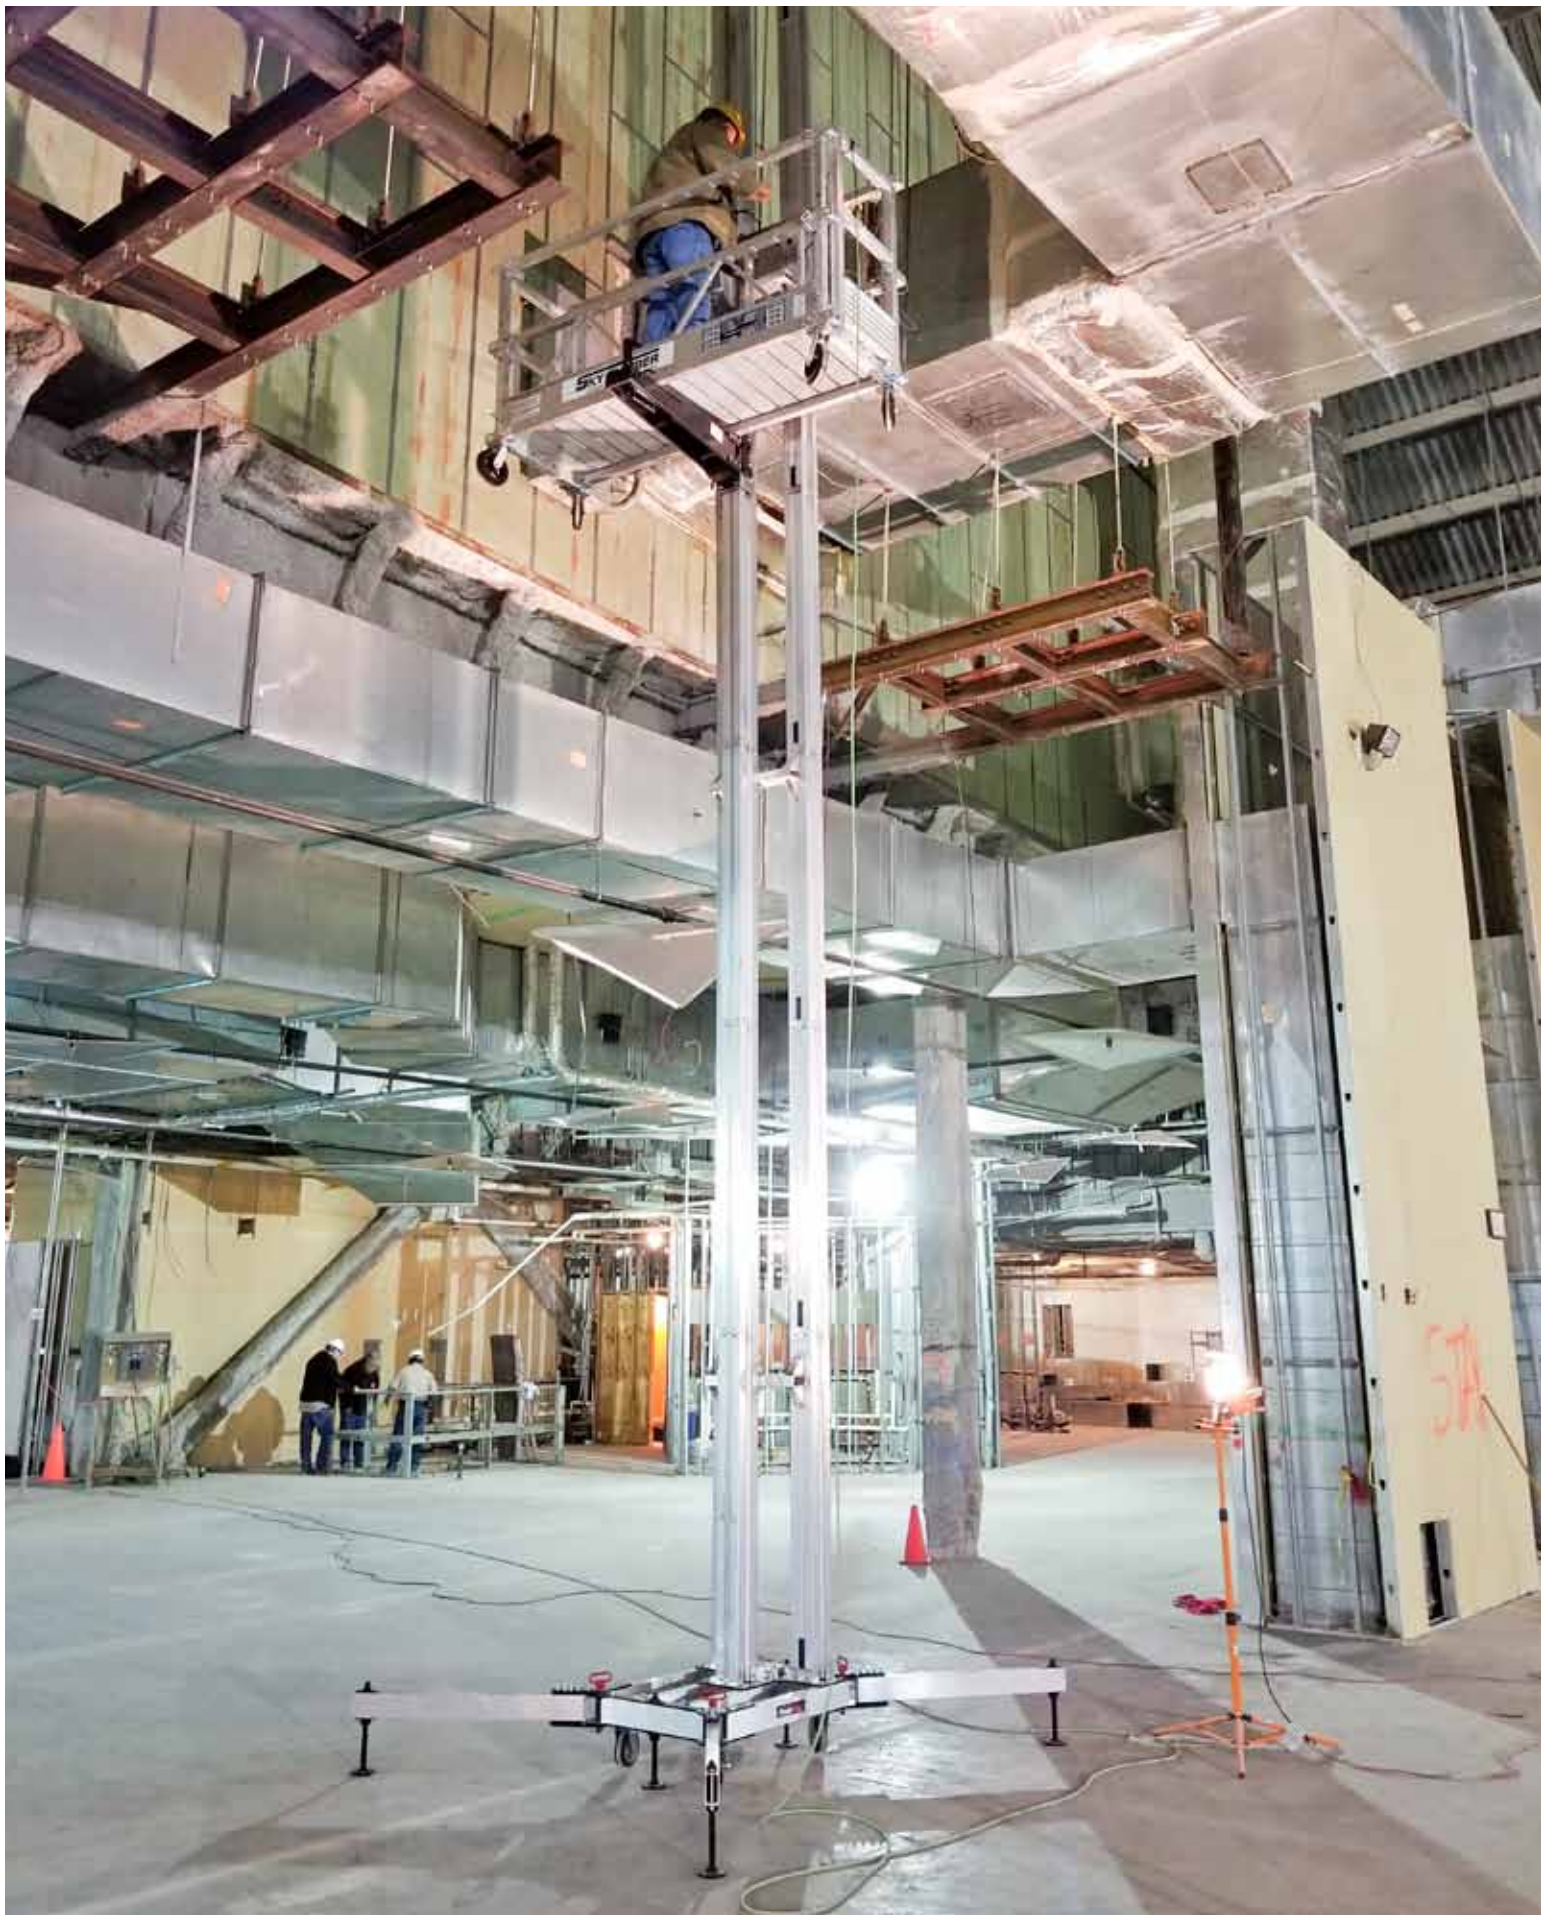

DESCRIPTION: The PowerMast is great for mid to high access needs in tight spaces.

DESCRIPTION: Multiple PowerMasts help get the job done more quickly and efficiently.

DESCRIPTION: The PowerMast is stable at any height up to 200 ft.

DESCRIPTION: The Free Standing PowerMast can be configured to reach heights of 80' indoors.

DESCRIPTION: The PowerMast is ground supported and has a lift capacity of up to 1500 lbs per twin system.

ReechCraft™
PowerPole®

Streamlined. Safe. Flexible.

DESCRIPTION: The PowerPole can accommodate a workbench to place your tools and materials.

DESCRIPTION: Stable connection when mounted to the wall or roof with PowerPole's SuperStandoff Ties.