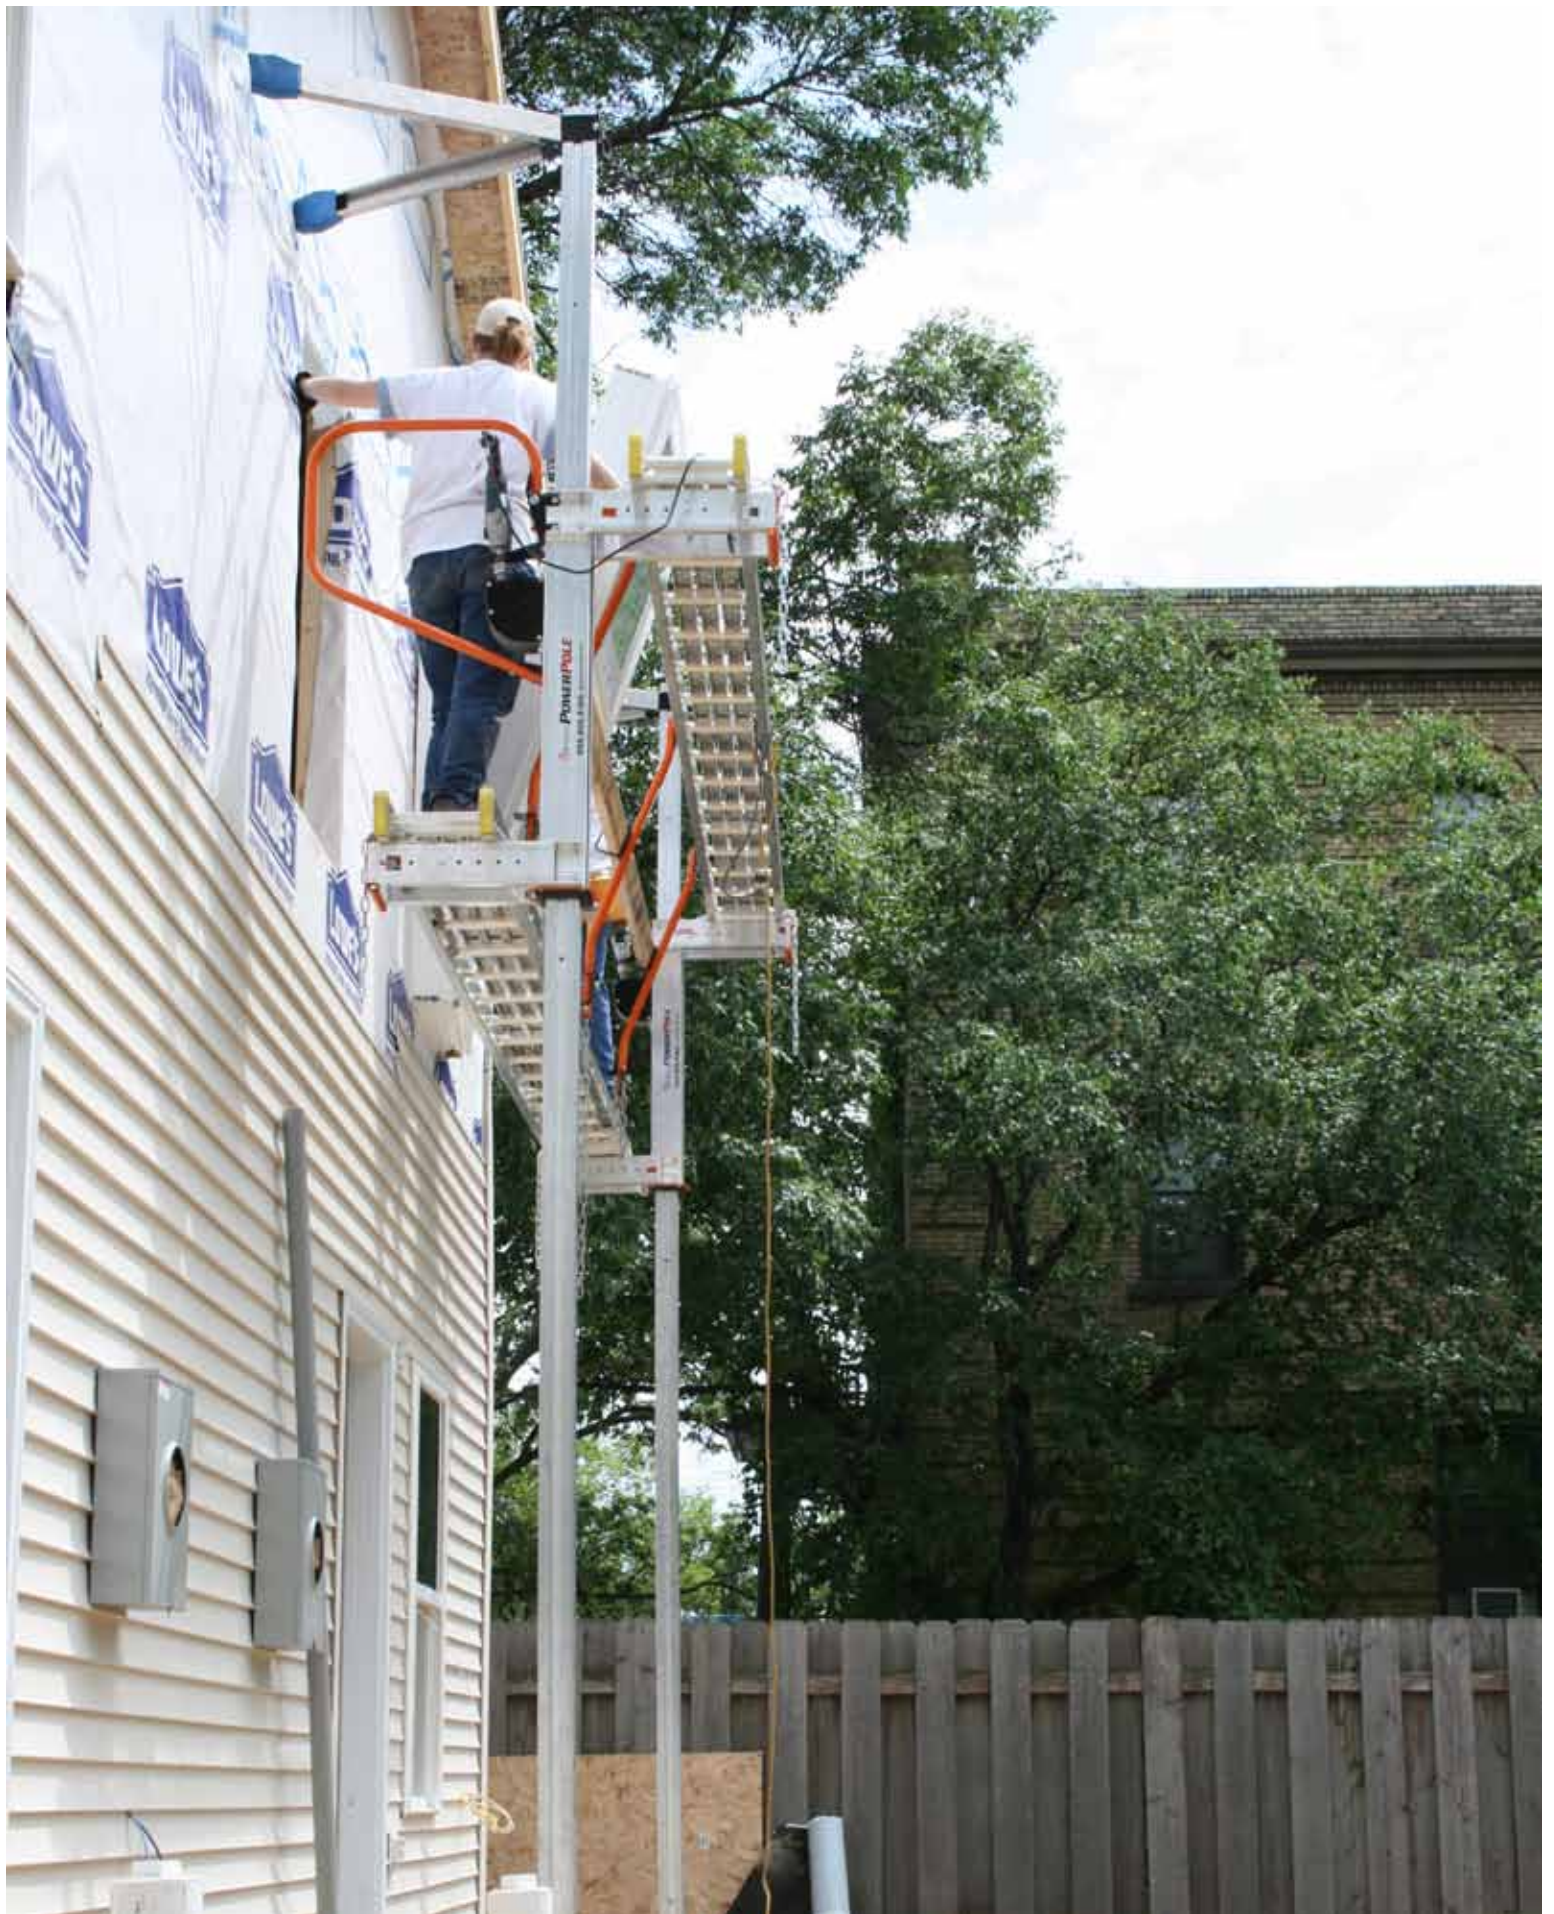

DESCRIPTION: The PowerMast is great for mid to high access needs in tight spaces.

DESCRIPTION: Multiple PowerMasts help get the job done more quickly and efficiently.

DESCRIPTION: The PowerMast is stable at any height up to 200 ft.

Streamlined. Safe. Flexible.

DESCRIPTION: The PowerPole can accommodate a workbench to place your tools and materials.

DESCRIPTION: Stable connection when mounted to the wall or roof with PowerPole's SuperStandoff Ties.

DESCRIPTION: The complete PowerPole system includes midrails and endrails to meet safety standards.

DESCRIPTION: The PowerPole is able to accommodate pitch roof lines and valleys.

DESCRIPTION: The PowerPole can be set up, operated and taken down easily.

DESCRIPTION: The PowerPole can be configured around unique structure needs.

DESCRIPTION: The PowerPole can be set up in minutes and is landscape-friendly.

ReechCraft[™]
Access Solutions[™]

845 34th St N | Fargo, ND 58102
888-600-6160 | www.reechcraft.com