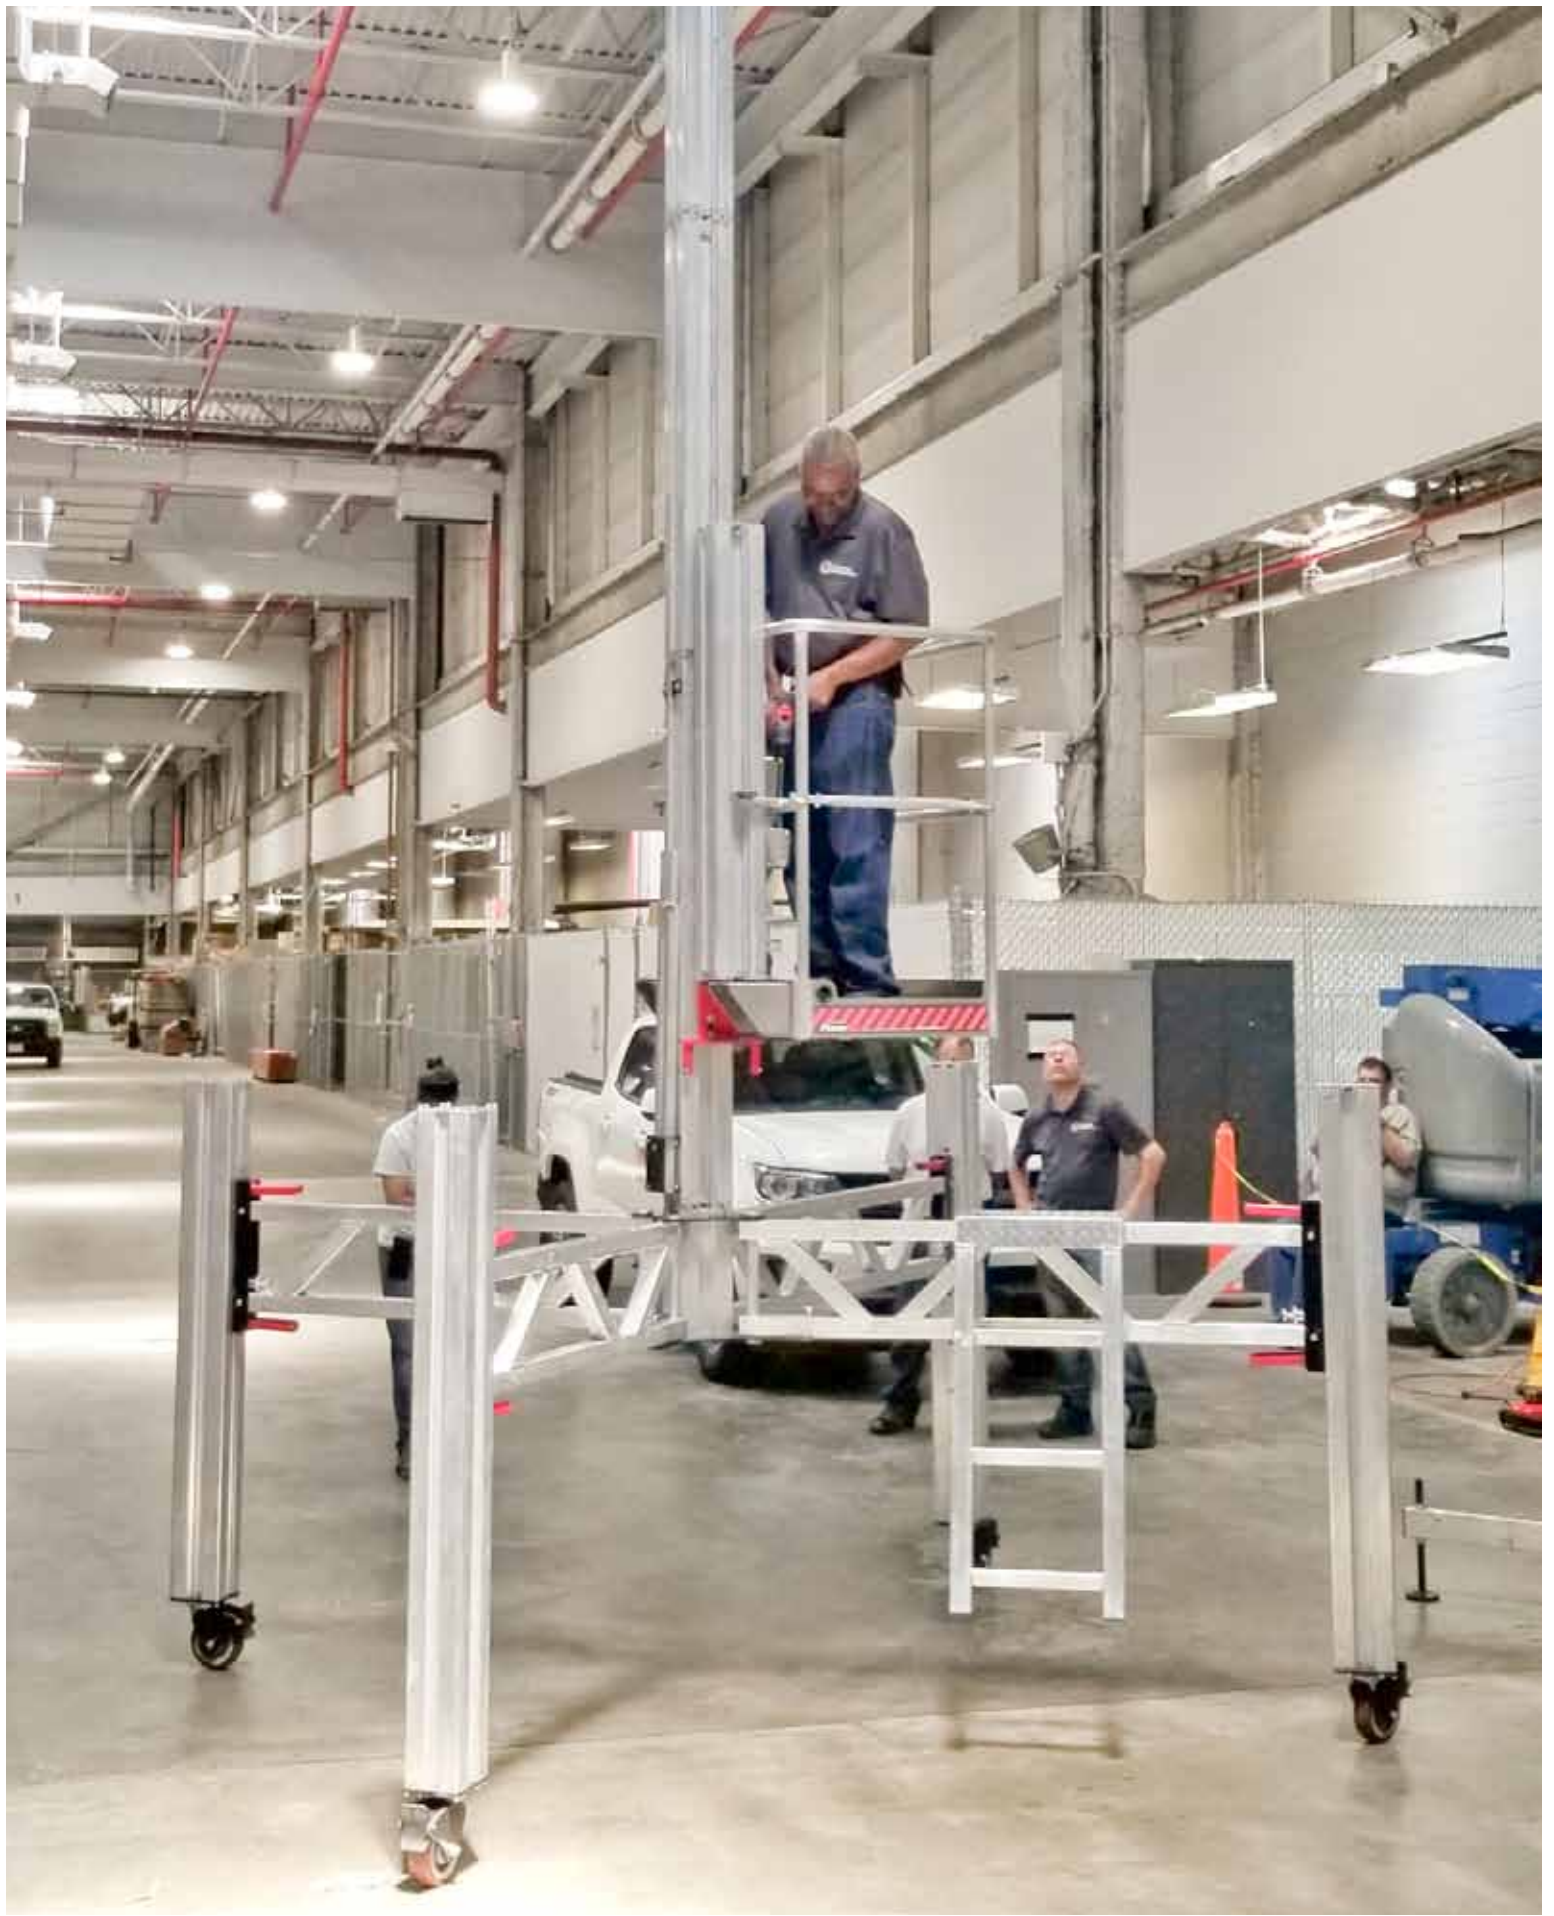

DESCRIPTION: The ultra lightweight PowerLift is easy on flooring and is easily transported through small entrances.

DESCRIPTION: The PowerLift is stable on uneven terrain.

DESCRIPTION: The PowerLift easily fits in elevators.

DESCRIPTION: With PowerLift PL65, you can easily work over any obstacle.

THAT'S MY BOY

Please don't worry the way other fans
Do to the way they act.
He's only just a kid like them.
He needs a lot of love.

DESCRIPTION: The PowerMast is great for mid to high access needs in tight spaces.

DESCRIPTION: Multiple PowerMasts help get the job done more quickly and efficiently.

DESCRIPTION: The PowerMast is stable at any height up to 200 ft.

Streamlined. Safe. Flexible.

DESCRIPTION: The PowerPole can accommodate a workbench to place your tools and materials.

DESCRIPTION: Stable connection when mounted to the wall or roof with PowerPole's SuperStandoff Ties.