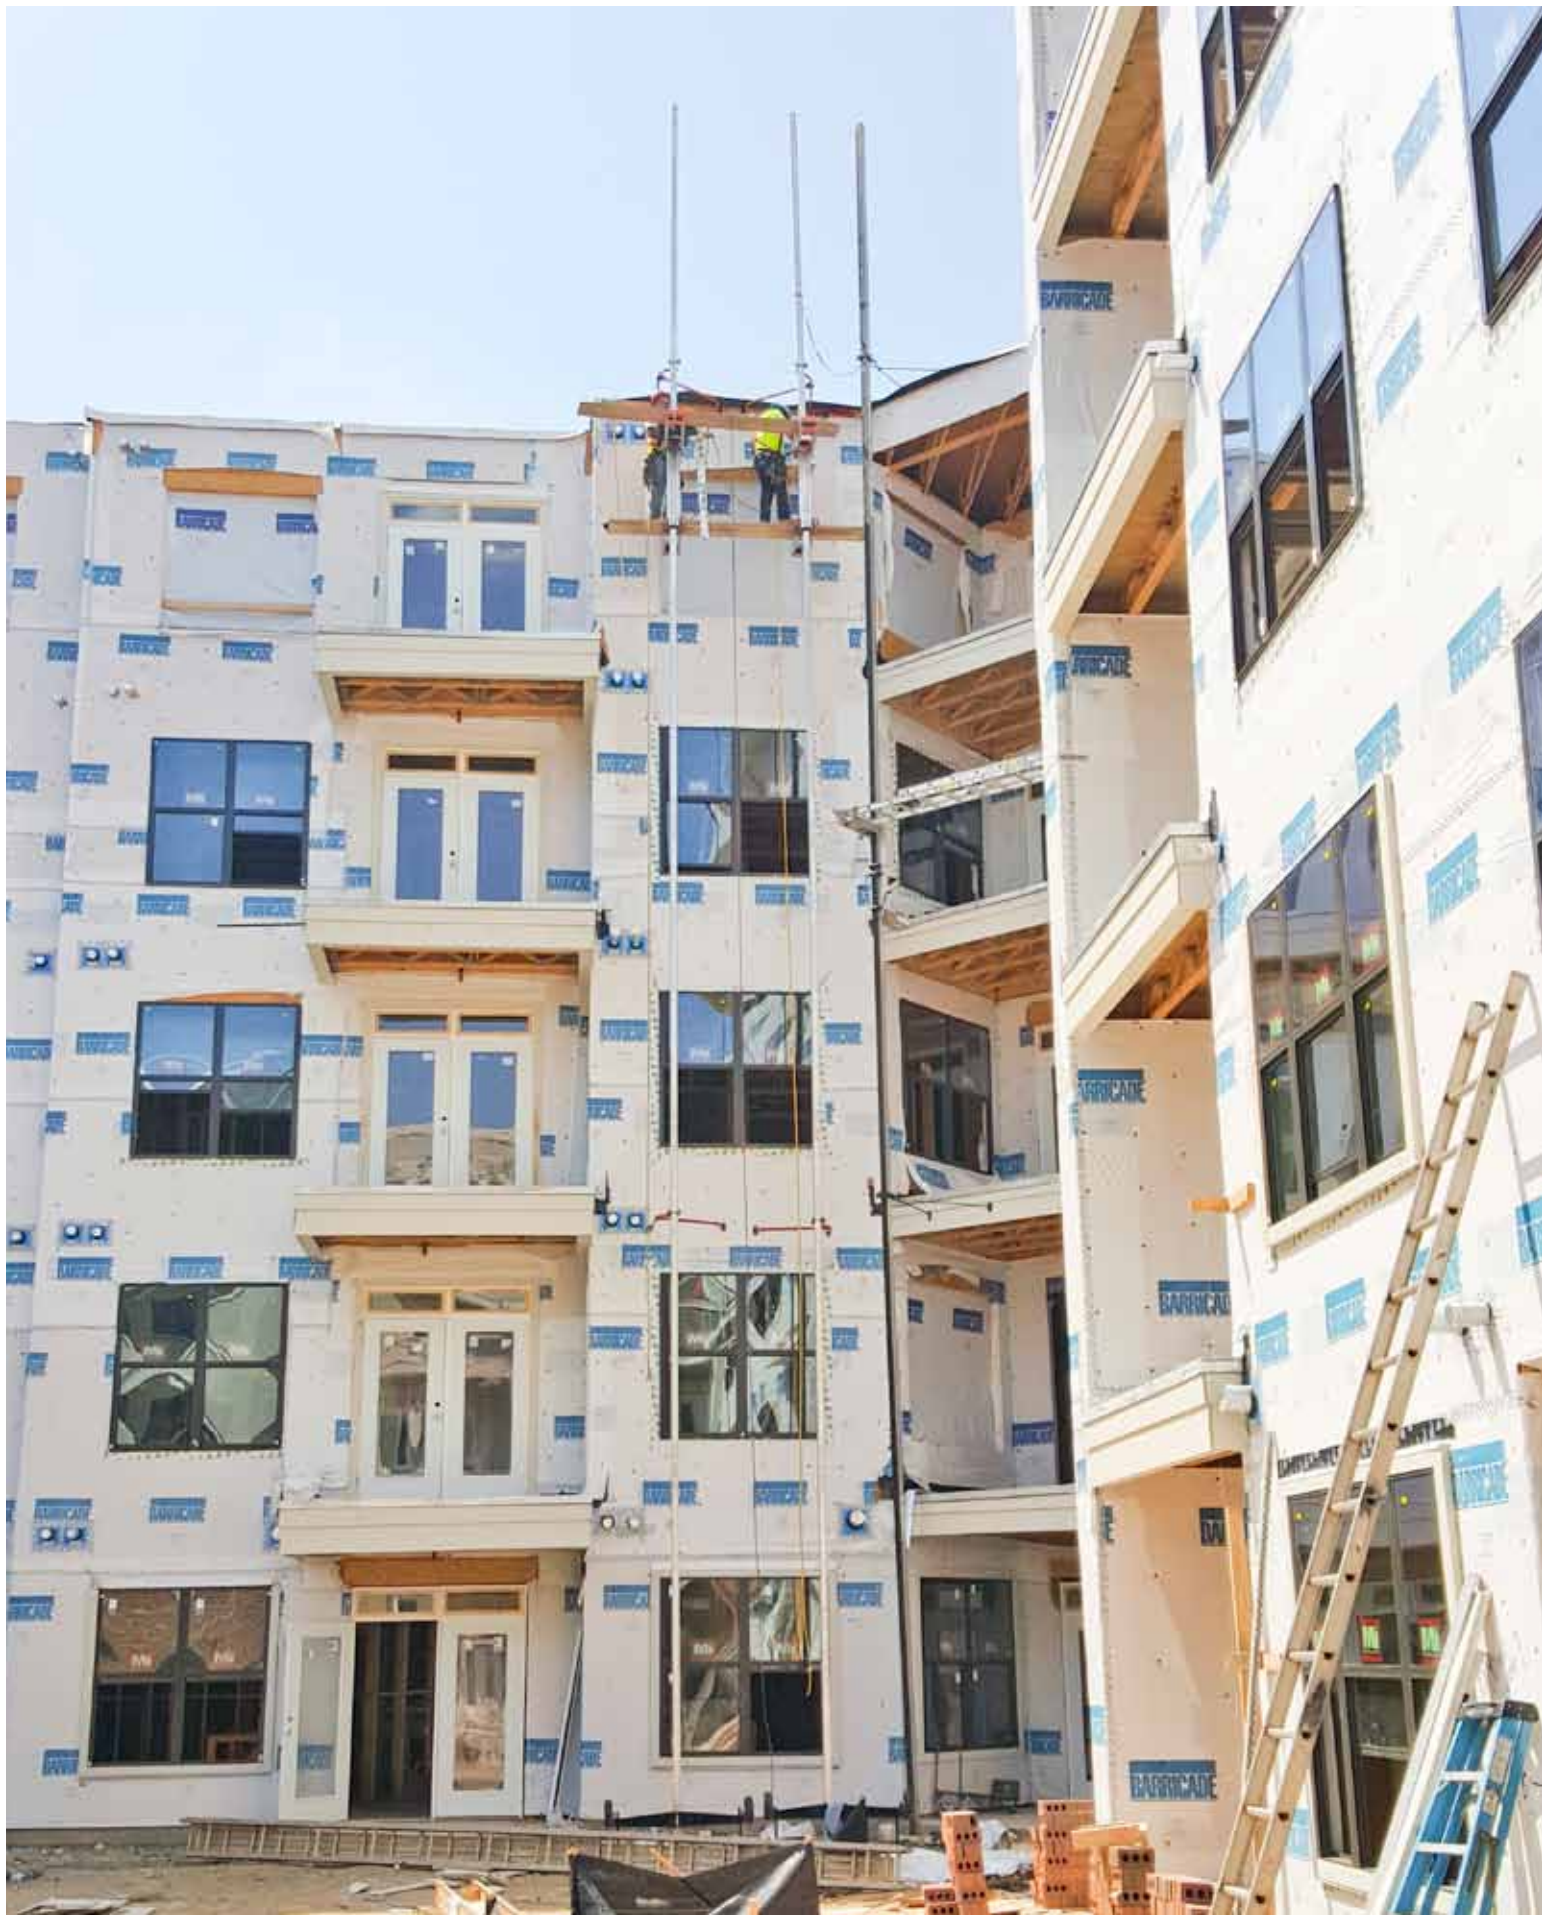

DESCRIPTION: The PowerMast is great for mid to high access needs in tight spaces.

DESCRIPTION: Multiple PowerMasts help get the job done more quickly and efficiently.

DESCRIPTION: The PowerMast is stable at any height up to 200 ft.

DESCRIPTION: The Free Standing PowerMast can be configured to reach heights of 80' indoors.

DESCRIPTION: The PowerMast is ground supported and has a lift capacity of up to 1500 lbs per twin system.

ReechCraft™
PowerPole®

Streamlined. Safe. Flexible.

DESCRIPTION: The PowerPole can accommodate a workbench to place your tools and materials.

DESCRIPTION: Stable connection when mounted to the wall or roof with PowerPole's SuperStandoff Ties.