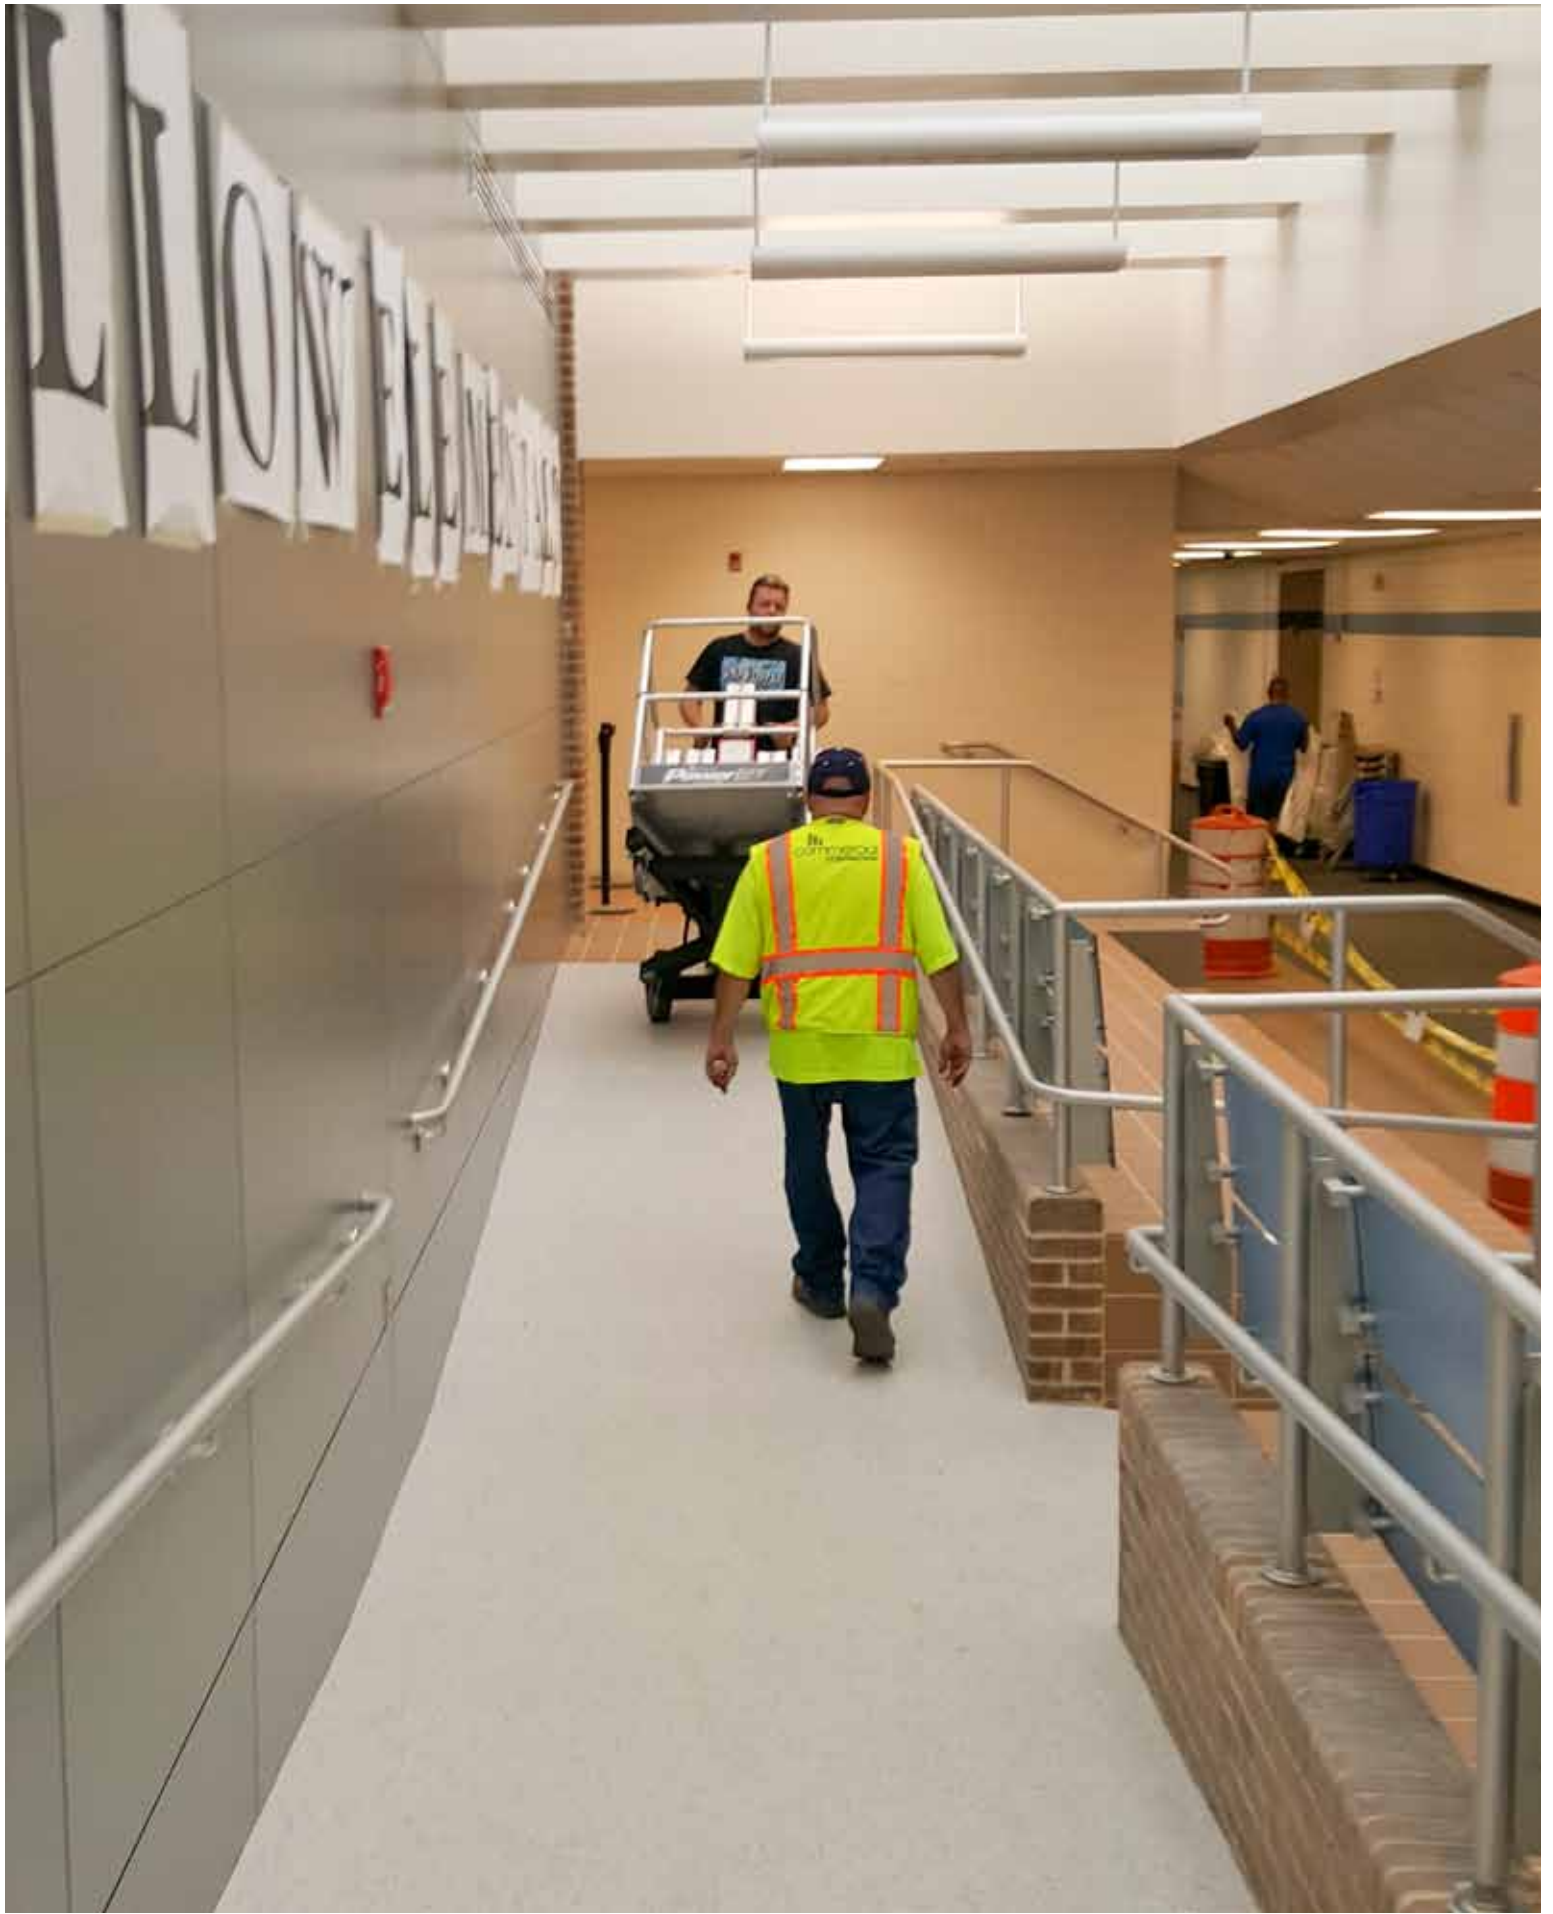

888-600-6160

customer.service@reechcraft.com

www.reechcraft.com

ReechCraft™ **PowerLiFT**™

Practical. Portable. Smart.

DESCRIPTION: The PowerLift is easily maneuvered by one person.

DESCRIPTION: PowerLift PL65 works perfectly, even on slanted or stepped floors.

DESCRIPTION: The ultra lightweight PowerLift is easy on flooring and is easily transported through small entrances.

DESCRIPTION: The PowerLift is stable on uneven terrain.

DESCRIPTION: The PowerLift easily fits in elevators.

DESCRIPTION: With PowerLift PL65, you can easily work over any obstacle.

THAT'S MY BOY

Please don't worry the way other fans
Do to the way they act.
He's only just a kid like them.
He needs a lot of love.

DESCRIPTION: The PowerMast is great for mid to high access needs in tight spaces.

DESCRIPTION: Multiple PowerMasts help get the job done more quickly and efficiently.

DESCRIPTION: The PowerMast is stable at any height up to 200 ft.