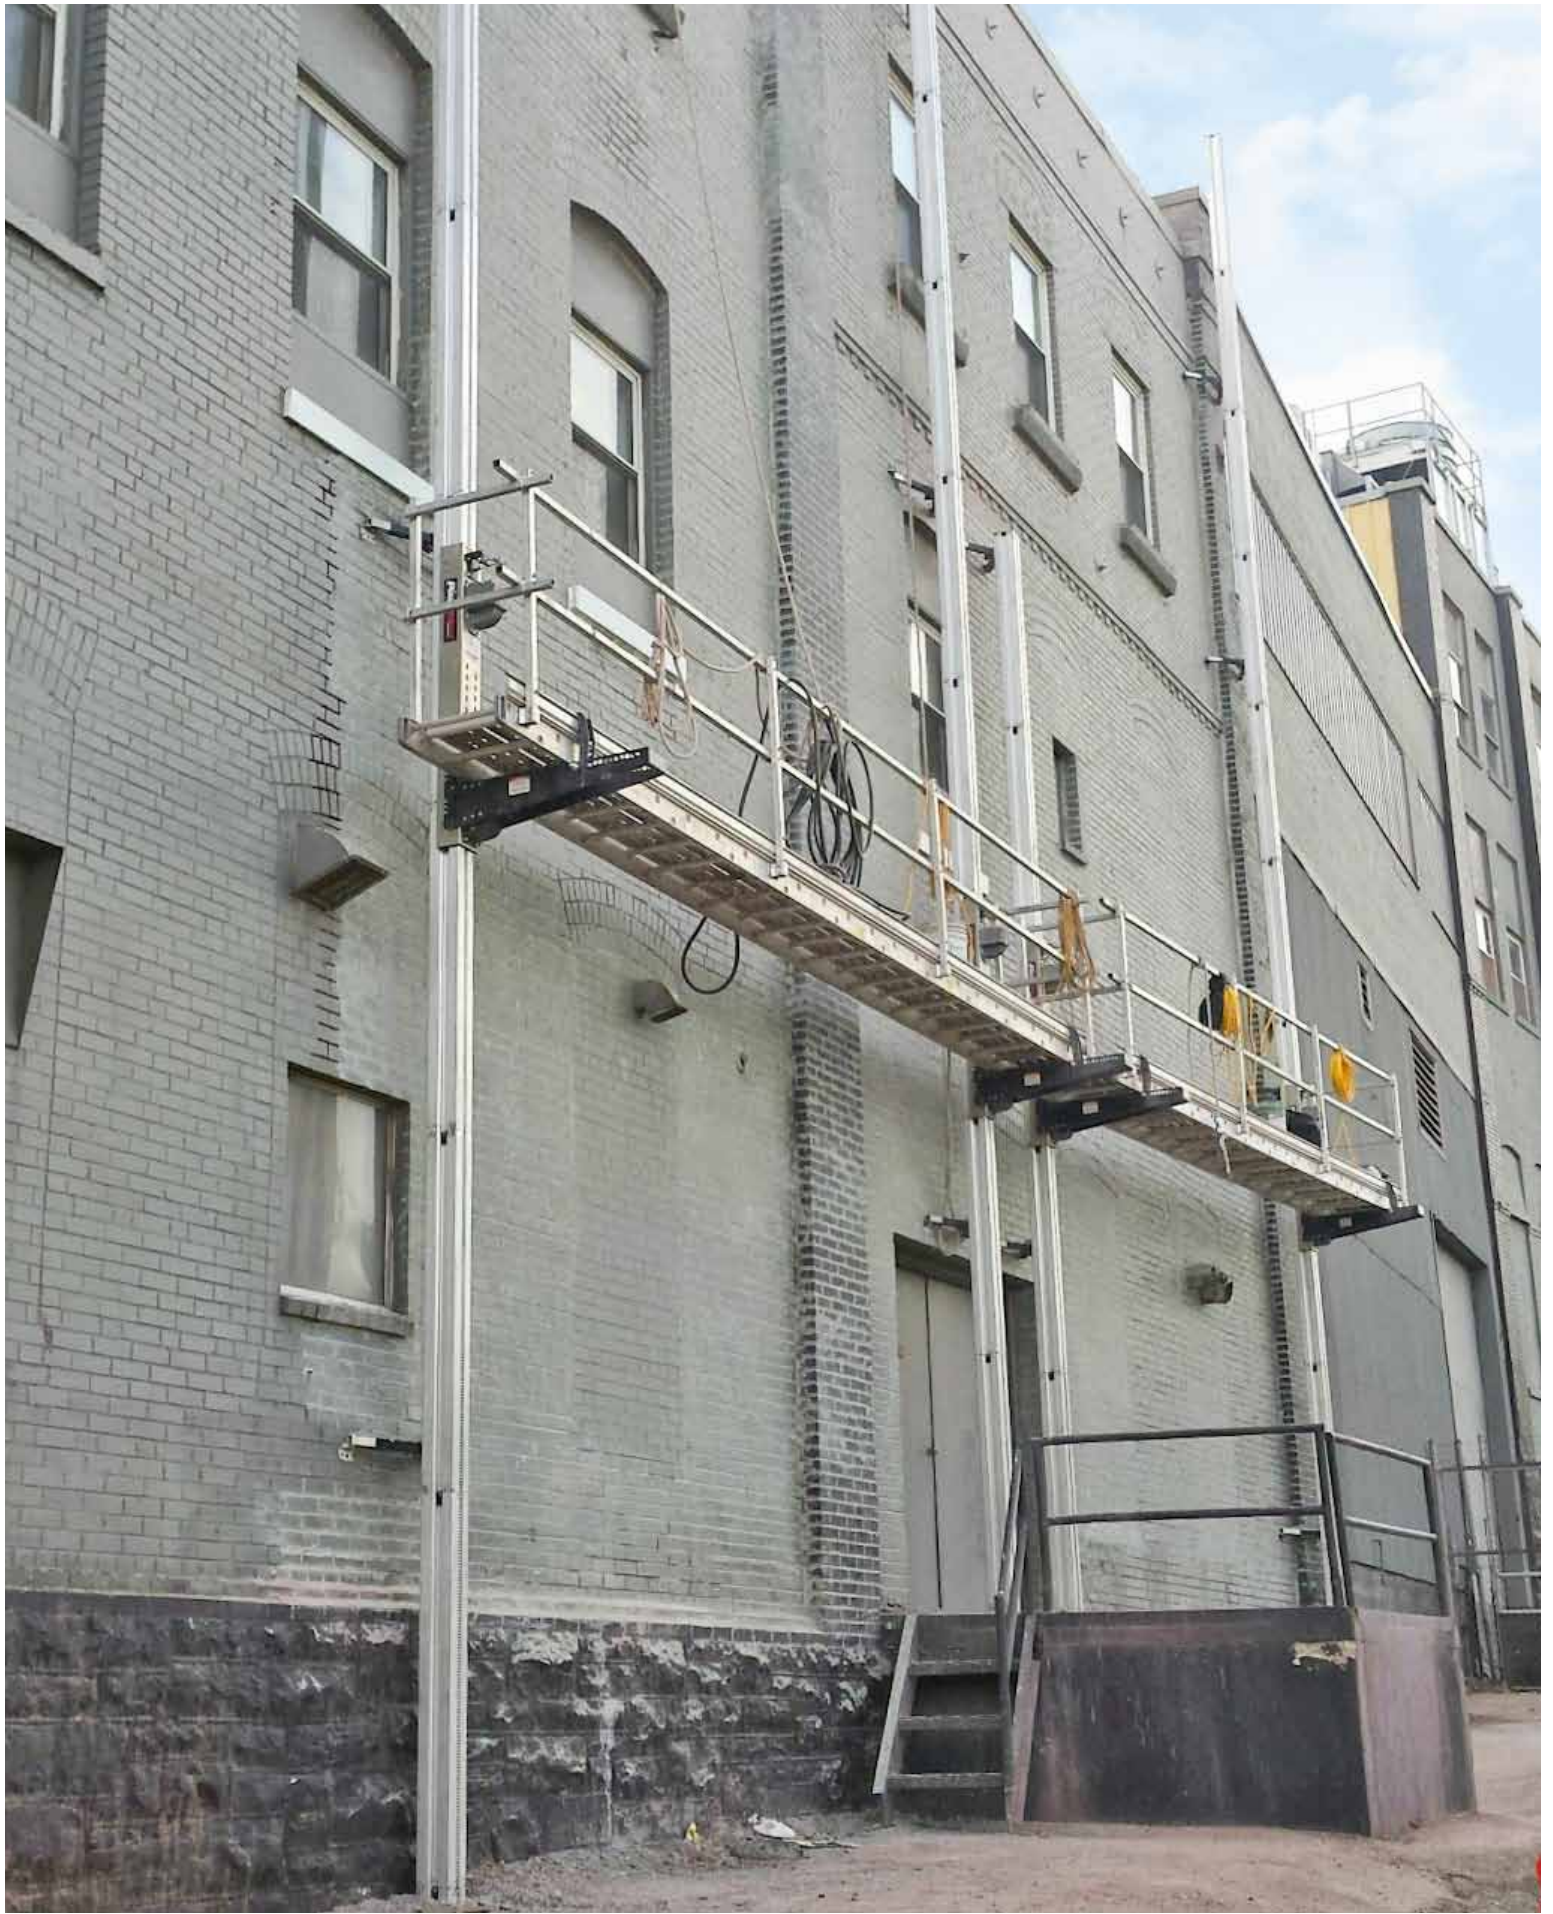

DESCRIPTION: The PowerMast is great for mid to high access needs in tight spaces.

DESCRIPTION: Multiple PowerMasts help get the job done more quickly and efficiently.

DESCRIPTION: The PowerMast is stable at any height up to 200 ft.

DESCRIPTION: The Free Standing PowerMast can be configured to reach heights of 80' indoors.

DESCRIPTION: The PowerMast is ground supported and has a lift capacity of up to 1500 lbs per twin system.

ReechCraft™
PowerPole®

Streamlined. Safe. Flexible.

DESCRIPTION: The PowerPole can accommodate a workbench to place your tools and materials.

DESCRIPTION: Stable connection when mounted to the wall or roof with PowerPole's SuperStandoff Ties.