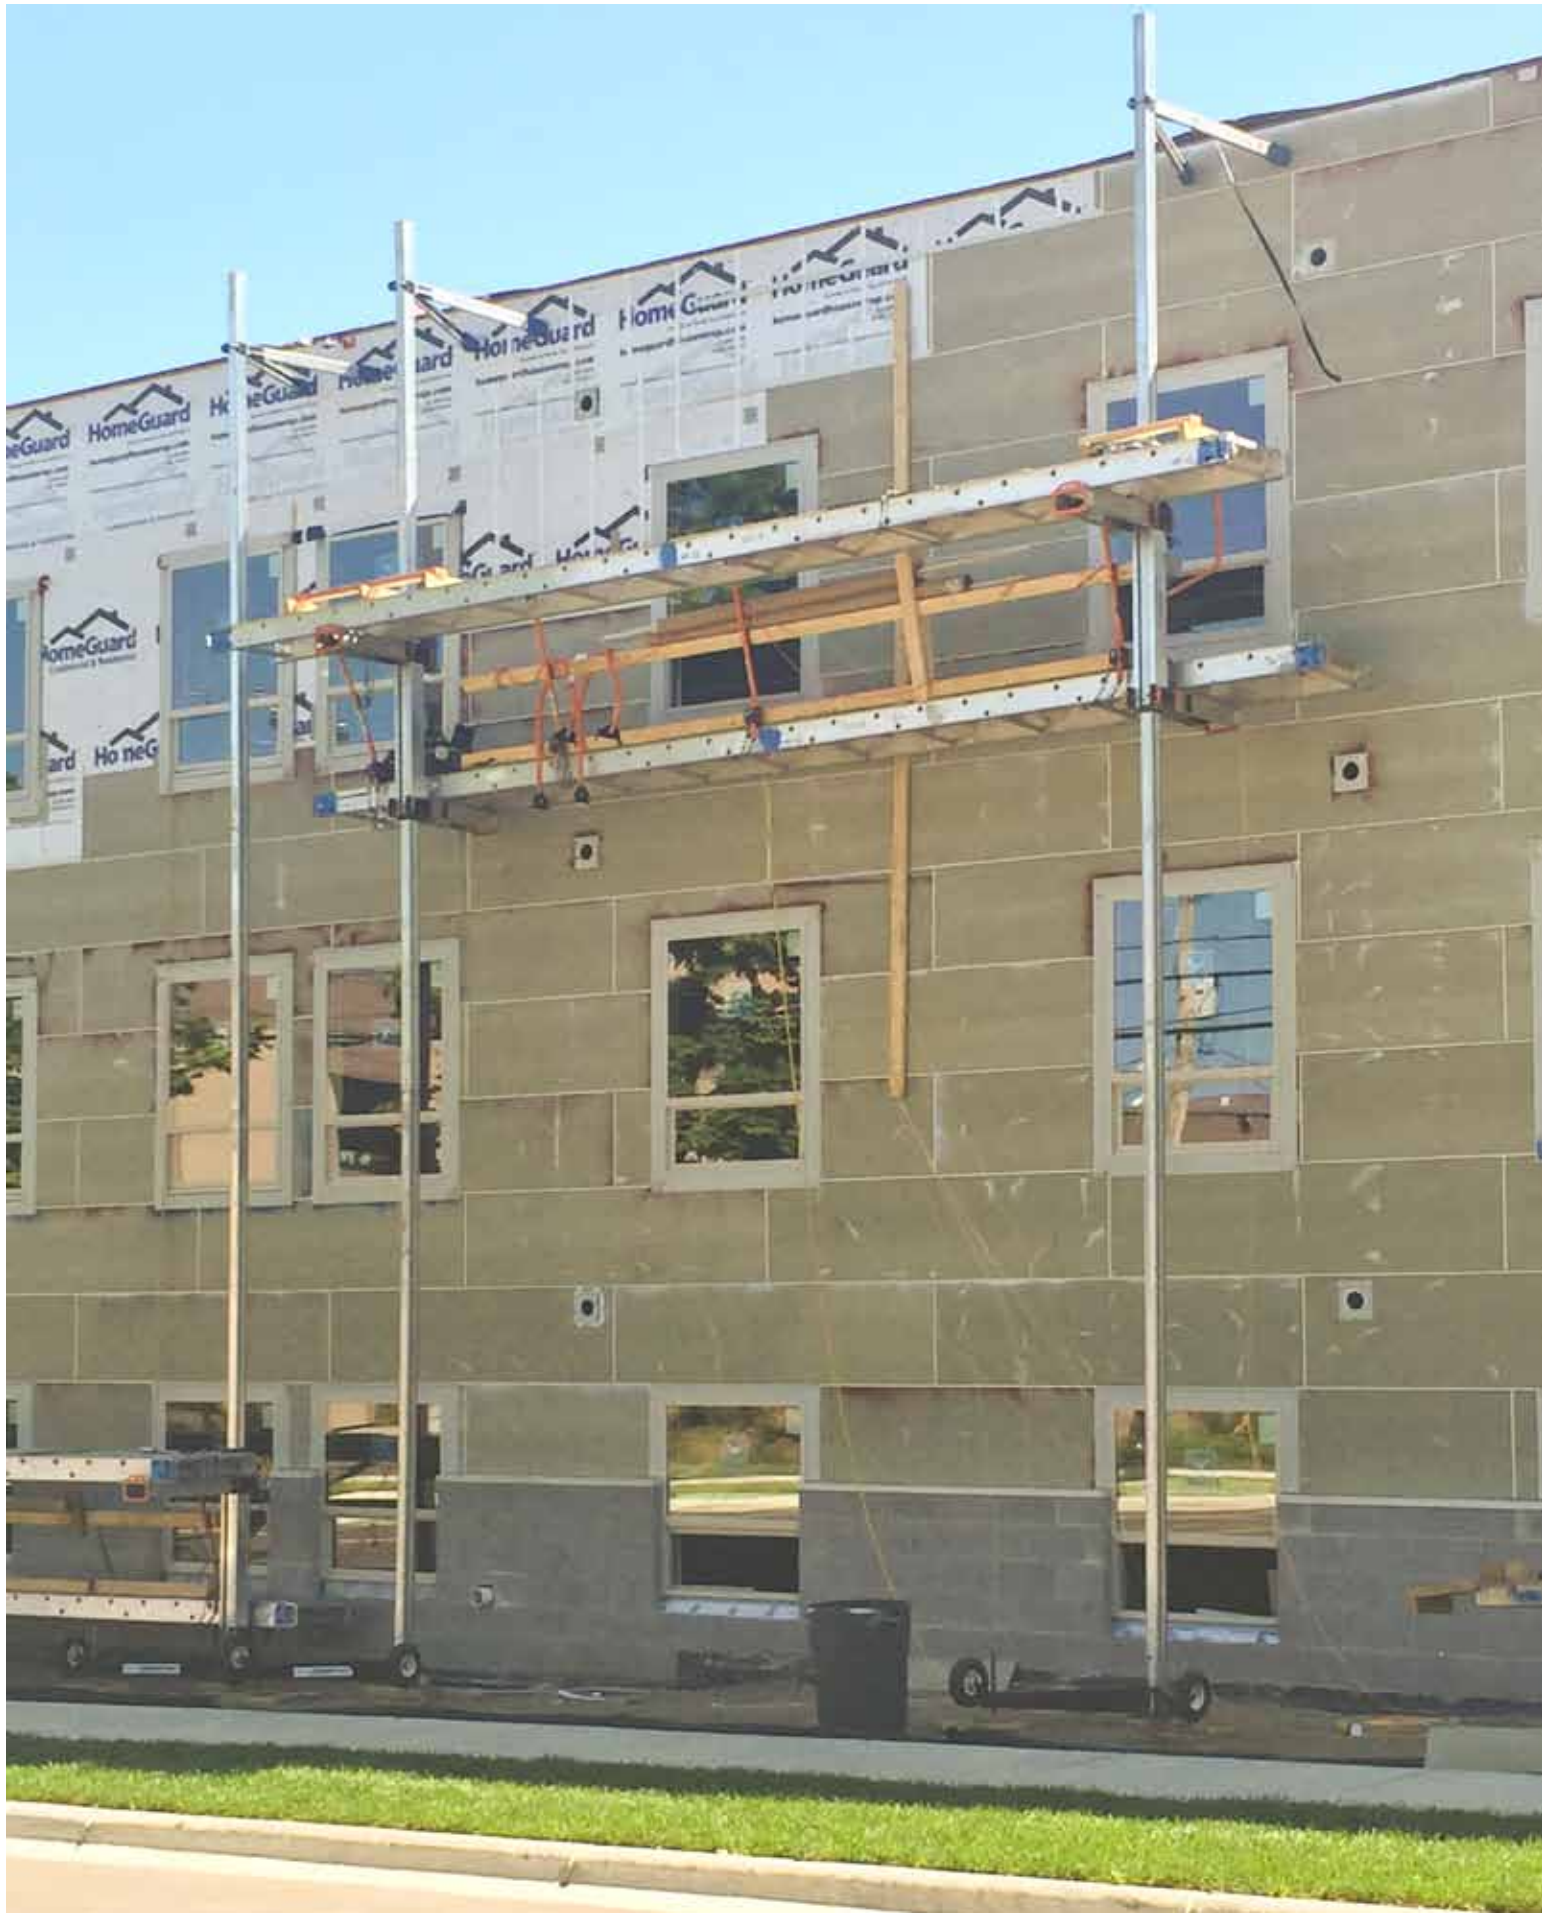

DESCRIPTION: The PowerMast is great for mid to high access needs in tight spaces.

DESCRIPTION: Multiple PowerMasts help get the job done more quickly and efficiently.

DESCRIPTION: The PowerMast is stable at any height up to 200 ft.

DESCRIPTION: The Free Standing PowerMast can be configured to reach heights of 80' indoors.

DESCRIPTION: The PowerMast is ground supported and has a lift capacity of up to 1500 lbs per twin system.

ReechCraft™
PowerPole®

Streamlined. Safe. Flexible.

DESCRIPTION: The PowerPole can accommodate a workbench to place your tools and materials.

DESCRIPTION: Stable connection when mounted to the wall or roof with PowerPole's SuperStandoff Ties.