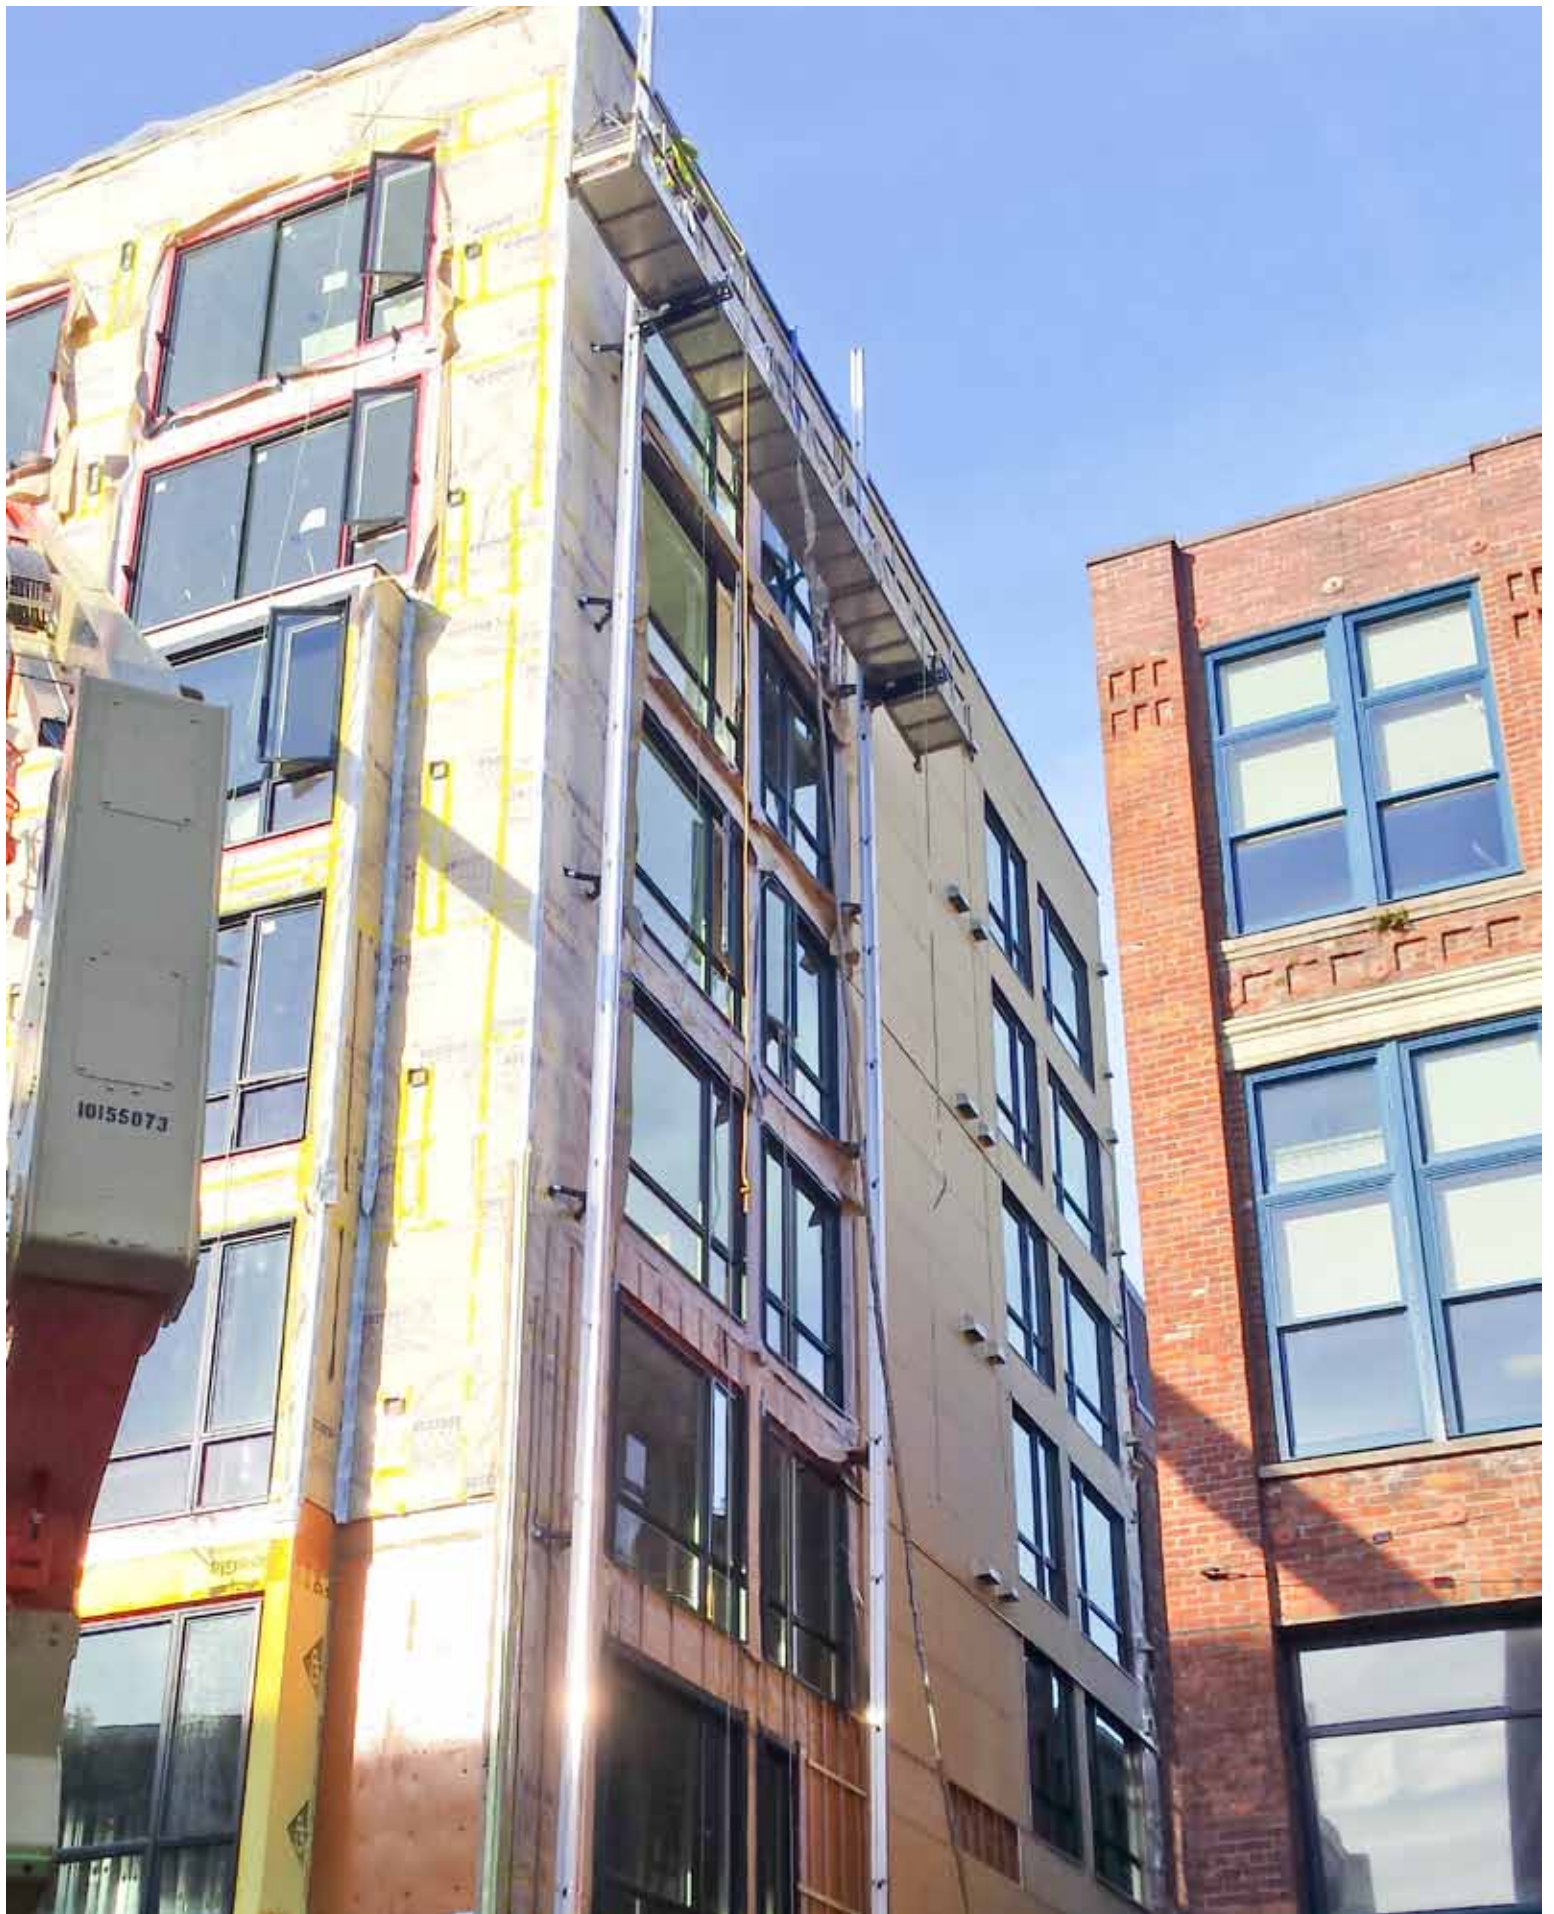

DESCRIPTION: The PowerMast is great for mid to high access needs in tight spaces.

DESCRIPTION: Multiple PowerMasts help get the job done more quickly and efficiently.

DESCRIPTION: The PowerMast is stable at any height up to 200 ft.