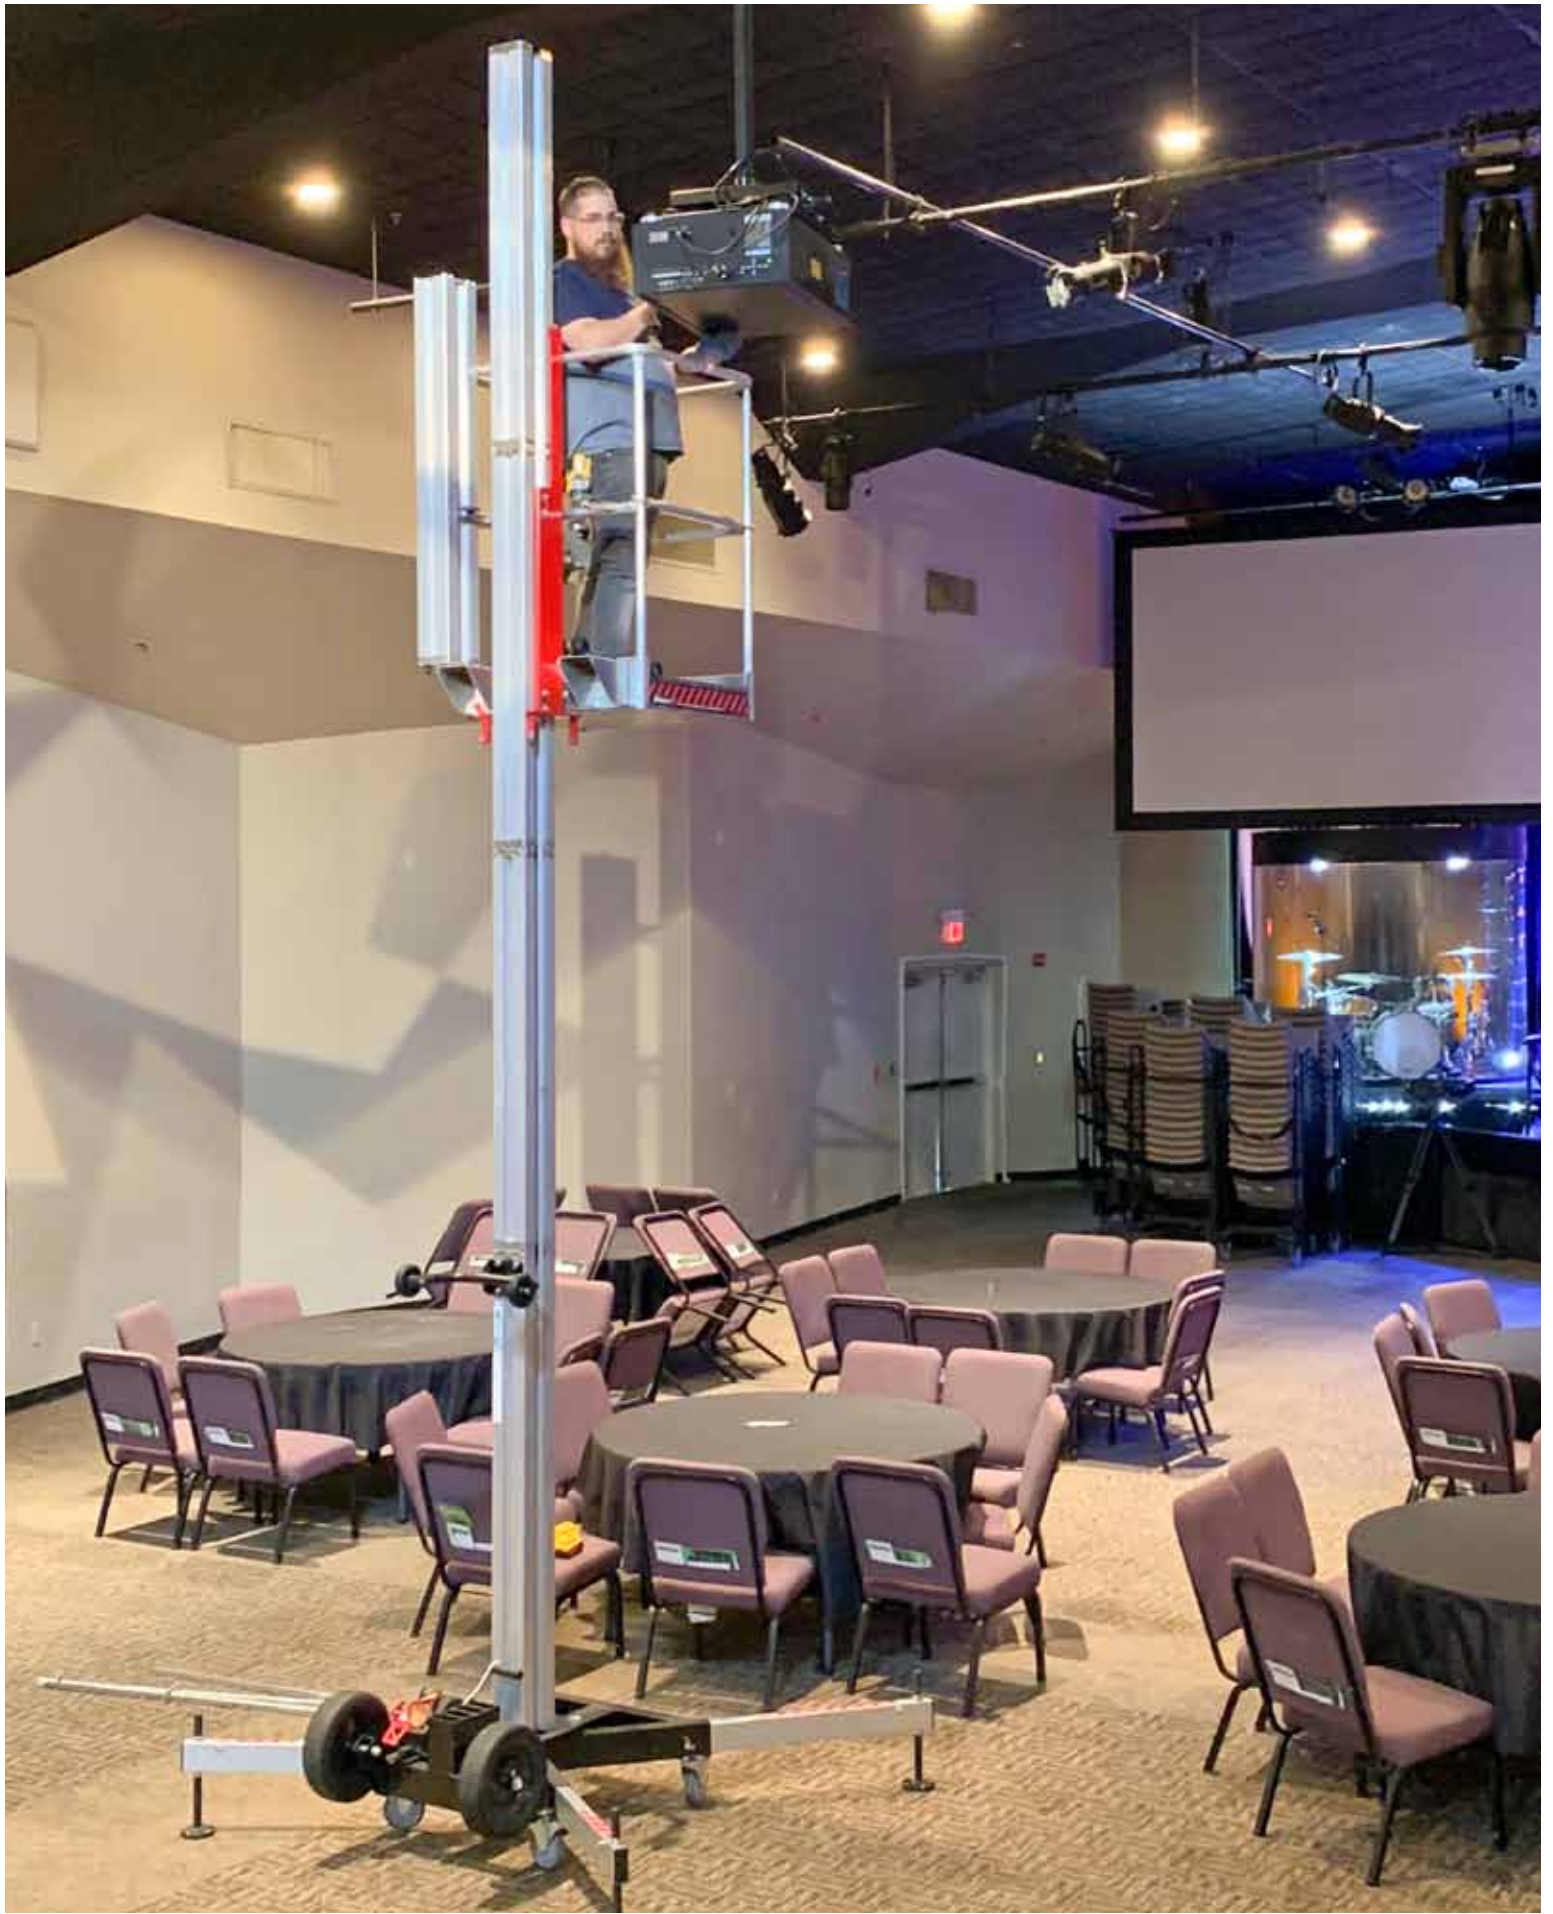

888-600-6160

customer.service@reechcraft.com

www.reechcraft.com

ReechCraft™ **PowerLiFT**™

Practical. Portable. Smart.

DESCRIPTION: The PowerLift is easily maneuvered by one person.

DESCRIPTION: PowerLift PL65 works perfectly, even on slanted or stepped floors.

DESCRIPTION: The ultra lightweight PowerLift is easy on flooring and is easily transported through small entrances.

DESCRIPTION: The PowerLift is stable on uneven terrain.

DESCRIPTION: The PowerLift easily fits in elevators.

DESCRIPTION: With PowerLift PL65, you can easily work over any obstacle.

THAT'S MY BOY

Please don't worry the way other fans
Do to the way they act.
He's only just a kid like them.
He needs a lot of love.

DESCRIPTION: The PowerMast is great for mid to high access needs in tight spaces.

DESCRIPTION: Multiple PowerMasts help get the job done more quickly and efficiently.

DESCRIPTION: The PowerMast is stable at any height up to 200 ft.